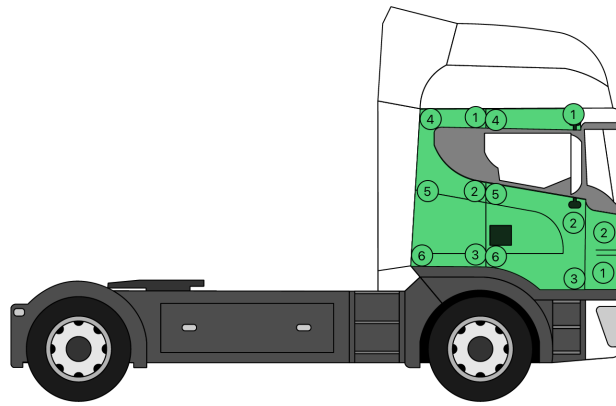

RIGHT REAR DOOR

Coating	Fe
Minimum	91
Maximum	130
Medium	112
1.	127
2.	118
3.	130
4.	104
5.	104
6.	91

RIGHT FRONT DOOR

Coating	Fe
Minimum	75
Maximum	95
Medium	83
1.	95
2.	89
3.	81
4.	77
5.	75
6.	80

RIGHT FRONT FENDER/BUMPER

Coating	Fe
Minimum	78
Maximum	92
Medium	85
1.	92
2.	78