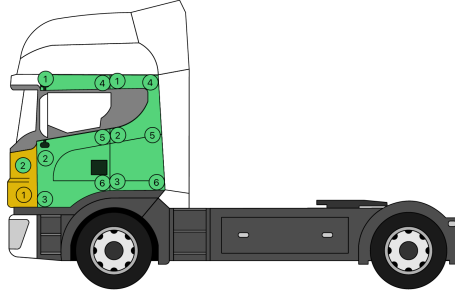

GENERAL INFORMATION

Report Name	Opel Movano 2019
Serial number	10373 PROFESSIONAL
Unit of measure	µm

VEHICLE DATA

Type	TRUCK
Make	Opel
Model	Movano
Engine capacity [ccm]	2299
Power [kW]	125
VIN	-
Fuel Type	Diesel
Year of production	2019

MEASUREMENTS

"-" means measurement skip, "∞" means measurement out of range

PAS: general interpretation, body

LEFT FRONT FENDER/ BUMPER

Coating	Fe
Minimum	114
Maximum	171
Medium	142
1.	171
2.	114

LEFT FRONT DOOR