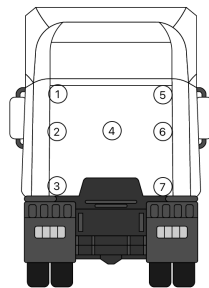

TRUNK/BOOT

Coating	-
Minimum	-
Maximum	-
Medium	-
1.	-
2.	-
3.	-
4.	-
5.	-
6.	-
7.	-